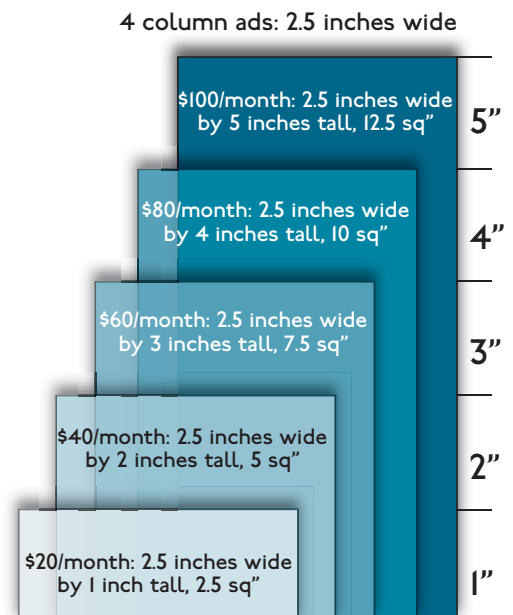

Co-op Thymes Ad Rates & Sizes

$8.00/square inch

Questions?

Call 541.753.3115x321

- One- and two-column ads appear on pages with two columns.
- Three-column ads appear on pages with three columns.
- Four-column ads appear on pages with four columns.

Please be sure to get your artwork in by the 15th of each month for publication!

UPDATED JANUARY 2010