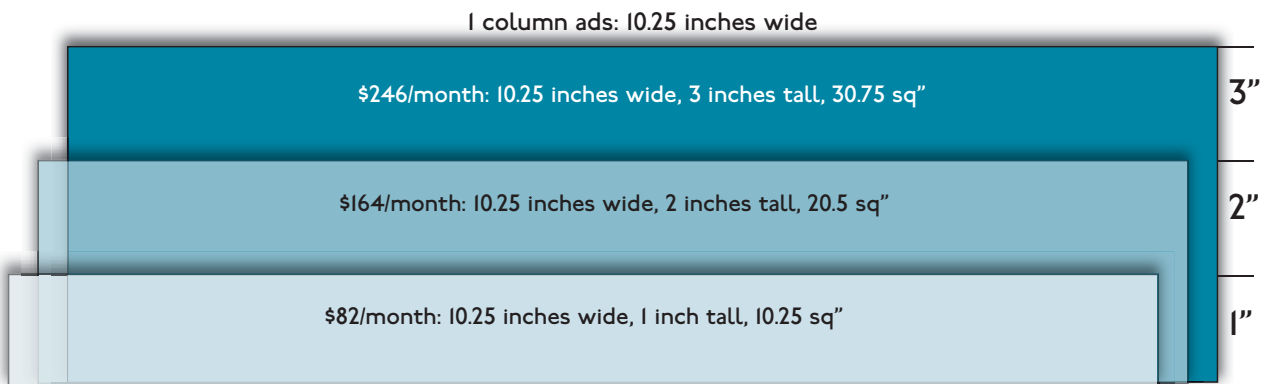

Co-op Thymes Ad Rates & Sizes

$8.00/square inch

Questions?

Call 541.753.3115x321

- One- and two-column ads appear on pages with two columns.
- Three-column ads appear on pages with three columns.
- Four-column ads appear on pages with four columns.

Please be sure to get your artwork in by the 15th of each month for publication!

UPDATED JANUARY 2010