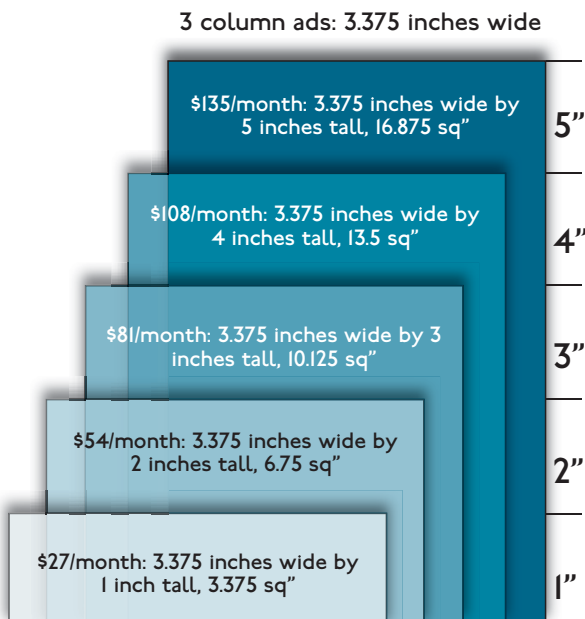

Co-op Thymes Ad Rates & Sizes

$8.00/square inch

Questions?

Call 541.753.3115x321

- One- and two-column ads appear on pages with two columns.
- Three-column ads appear on pages with three columns.
- Four-column ads appear on pages with four columns.

Please be sure to get your artwork in by the 15th of each month for publication!

UPDATED JANUARY 2010